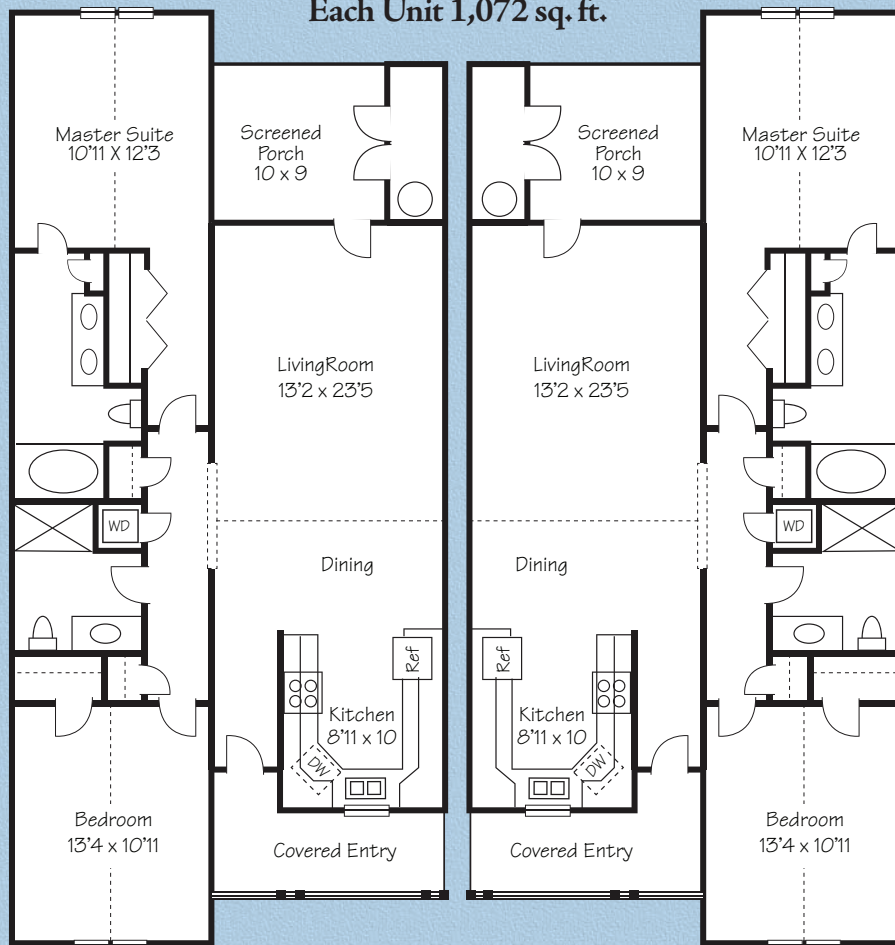

# Windswept

TOWNHOMES

FROM \$125,000 - 100% FINANCING AVAILABLE

Each Unit 1,072 sq. ft.

[www.BUDDYBLAKE.com](http://www.BUDDYBLAKE.com)

**SECOF**  
Construction Company Inc.